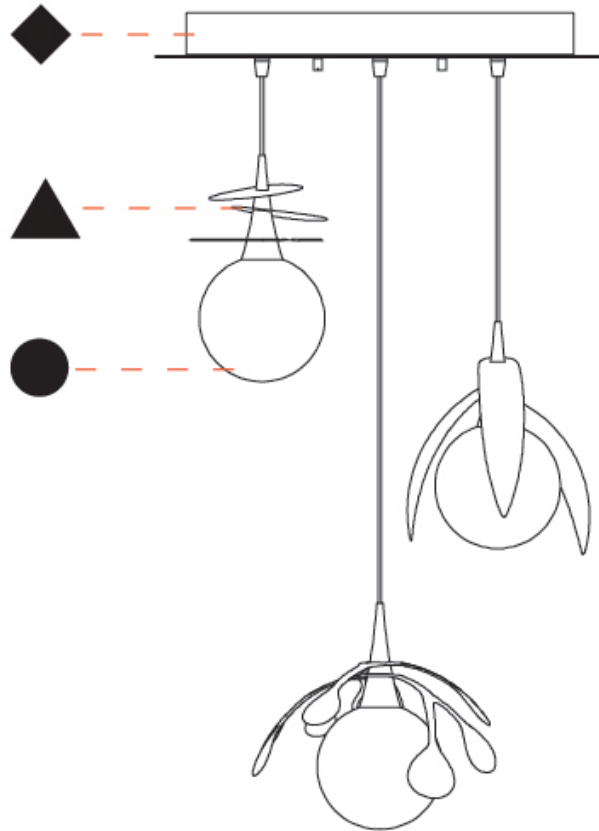

GENERAL

Series: Vegetal
 Subseries: Palma
 Brand: Cangini & Tucci
 Division: Design
 Mounting Type: Suspension
 Mounting Location: Ceiling
 Subcategory: Pendant

PHYSICAL

Shape: Abstract
 Diameter (mm): 450
 Diameter (in): 17 ¹¹/₁₆
 Height (mm): 1000
 Height (in): 39 ³/₈
 Max. Overall Height (mm): 3000
 Max. Overall Height (in): 118 ⁷/₈
 Light Distribution: Omnidirectional
 Fixture Finish: [AMB](#) / [GRN](#) / [PNK](#) / [RUB](#) / [SKB](#) / [SMK](#) / [TOB](#) / [TRA](#)
 Holder Finish: SGD / SBK
 Fixture Material: Glass / Metal
 Cable Details: 2,000mm Transparent cable

GENERAL

Series: Vegetal
 Subseries: Vegetal - 3 Light Cluster
 Brand: Cangini & Tucci
 Division: Design
 Mounting Type: Suspension
 Mounting Location: Ceiling
 Subcategory: Pendant

PHYSICAL

Shape: Abstract
 Diameter (mm): 430
 Diameter (in): 16 ¹⁵/₁₆
 Height (mm): 220
 Height (in): 8 ¹¹/₁₆
 Max. Overall Height (mm): 2220
 Max. Overall Height (in): 87 ³/₈
 Light Distribution: Omnidirectional
 Fixture Finish: AMB / GRN / PNK / RUB / SKB / SMK / TOB / TRA
 Holder Finish: SGD / SBK
 Accent Finish: CHR / MWH / MBK / BCR
 Fixture Material: Glass / Metal
 Cable Details: 2,000mm Transparent cable

VEGETAL - 3 LIGHT CLUSTER SUSPENSION

D141266-

PROJECT

TYPE

SPECIFIER

QUANTITY

DATE

D

GENERAL

Series: Vegetal
 Subseries: Vegetal - 3 Light Linear
 Brand: Cangini & Tucci
 Division: Design
 Mounting Type: Suspension
 Mounting Location: Ceiling
 Subcategory: Pendant

PHYSICAL

Shape: Abstract
 Length (mm): 900
 Length (in): 35 7/16
 Height (mm): 220
 Height (in): 8 11/16
 Max. Overall Height (mm): 2220
 Max. Overall Height (in): 87 3/8
 Light Distribution: Omnidirectional
 Fixture Finish: AMB / GRN / PNK / RUB / SKB / SMK / TOB / TRA
 Holder Finish: SGD / SBK
 Accent Finish: CHR / MWH / MBK / BCR
 Fixture Material: Glass / Metal
 Cable Details: 2,000mm Transparent cable