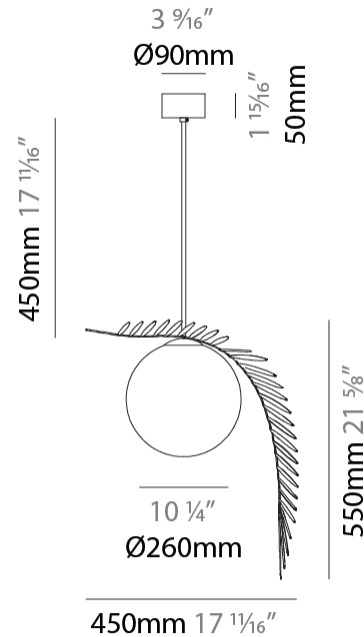

PALMA SUSPENSION

D141241-

base number   Color   Finish   Finish
Temperature   Options   Options

1. To build a product code in our configurator select the specify button on the base model # product page
2. To build a manual product code on this datasheet choose from the options listed below in blue font and add the suffix to the base model #

GENERAL

Series: Vegetal
Subseries: Palma
Brand: Cangini & Tucci
Division: Design
Mounting Type: Suspension
Mounting Location: Ceiling
Subcategory: Pendant

PHYSICAL

Shape: Abstract
Diameter (mm): 450
Diameter (in): 17 ¹¹/₁₆
Height (mm): 1000
Height (in): 39 ³/₈
Max. Overall Height (mm): 3000
Max. Overall Height (in): 118 ⁷/₈
Light Distribution: Omnidirectional
Fixture Finish: [AMB](#) / [GRN](#) / [PNK](#) / [RUB](#) / [SKB](#) / [SMK](#) / [TOB](#) / [TRA](#)
Holder Finish: SGD / SBK
Fixture Material: Glass / Metal
Cable Details: 2,000mm Transparent cable

ELECTRICAL

Lamp Type: LED (Zhaga Standard)
Input Wattage (W): 6
Dimming: Non-Dimmable
Driver Included: Yes
Driver Location: Integrated
Driver Class: Class 2
Input Voltage (V): 120 - 277
Constant Current (mA): 500mA

LED

Color Temperature (°K): [2700](#) / [3000](#)
Nominal Lumen (lm): 866
CRI: >90 CRI
Lamp Life (hrs): 50000

OPTICAL

RATINGS AND CERTIFICATIONS

Certified By: Certified for North American Standards
IP rating: IP20